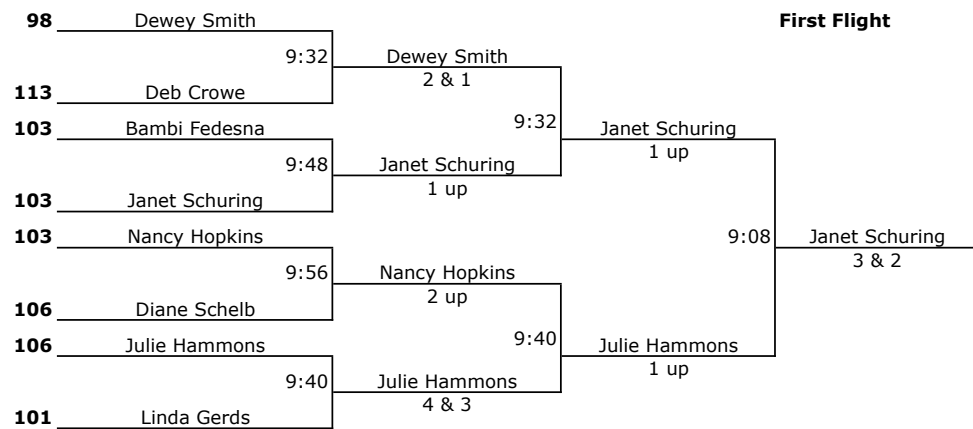

QS

Special Events	Championship Flight	First Flight
Long Drive	Jeanne Ryskamp	Dewey Smith
Closest to the Pin	Leslie Fletcher	Annette Van Alphen