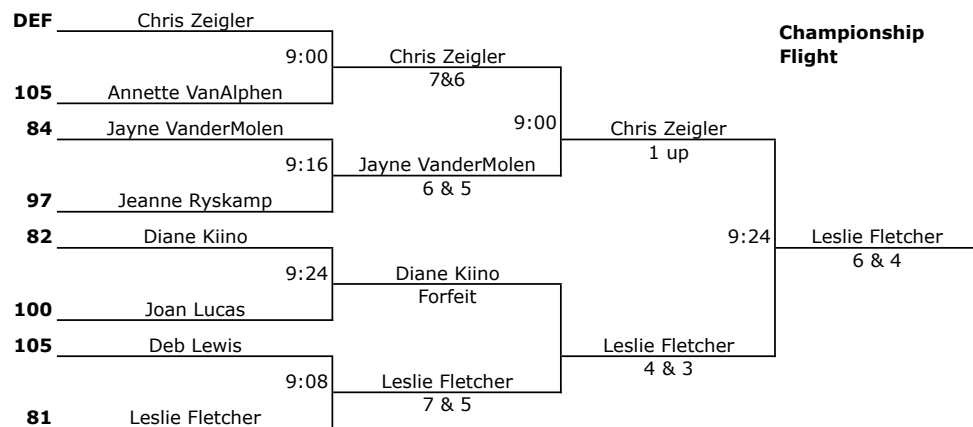

QS

Special Events	Championship Flight	First Flight
Long Drive	Jeanne Ryskamp	Dewey Smith
Closest to the Pin	Leslie Fletcher	Annette Van Alphen